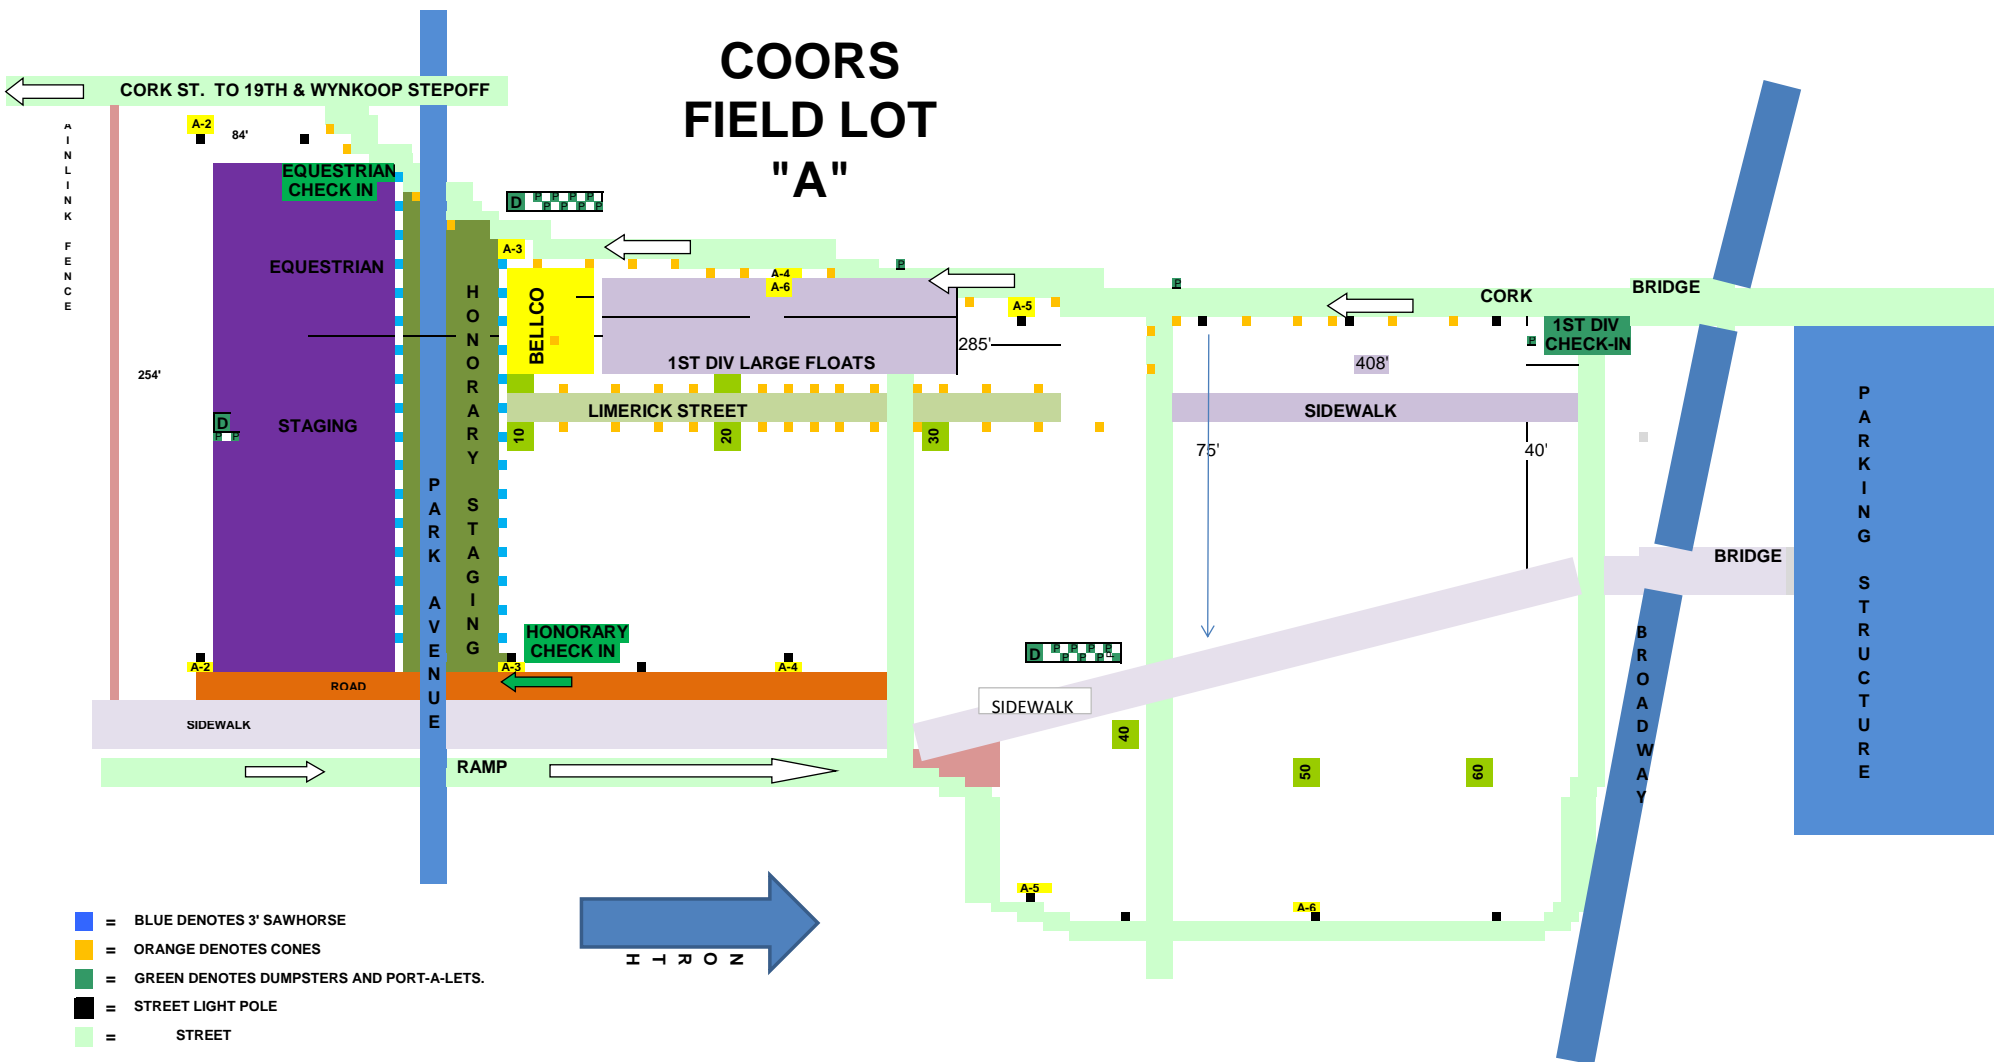

# COORS FIELD LOT "A"

- = BLUE DENOTES 3' SAWHORSE
- = ORANGE DENOTES CONES
- = GREEN DENOTES DUMPSTERS AND PORT-A-LETS.
- = STREET LIGHT POLE
- = STREET